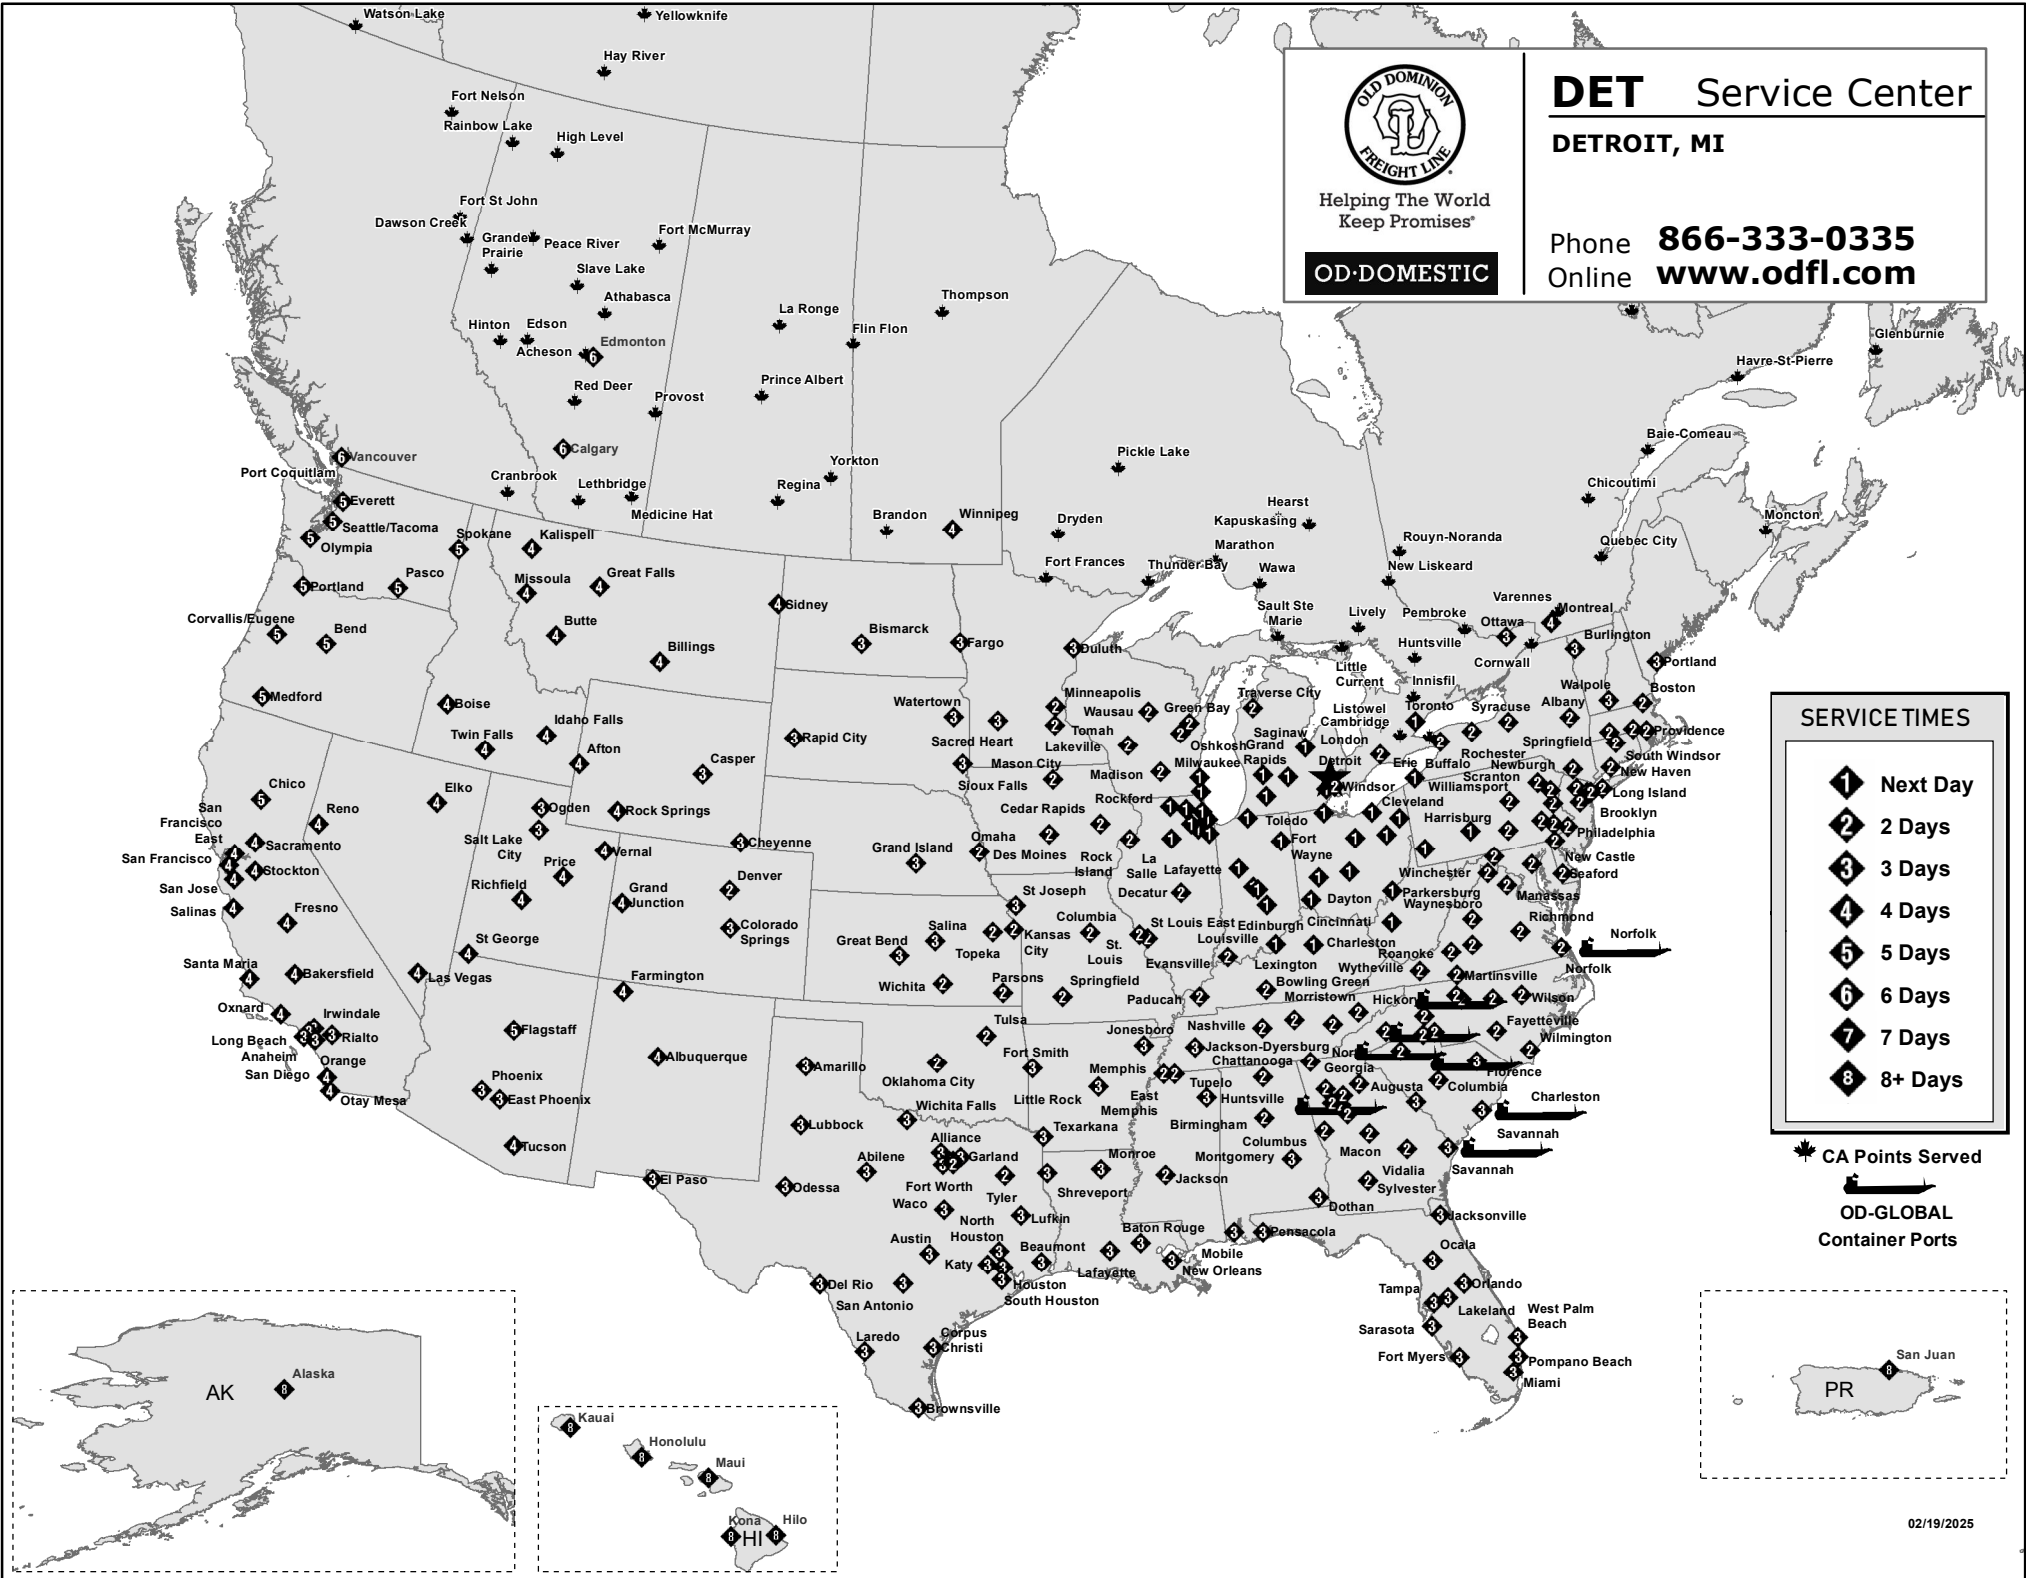

Helping The World  
Keep Promises<sup>®</sup>

**OD-DOMESTIC**

# DET Service Center

**DETROIT, MI**

Phone **866-333-0335**

Online **www.odfl.com**

### SERVICE TIMES

- 1** Next Day
- 2** 2 Days
- 3** 3 Days
- 4** 4 Days
- 5** 5 Days
- 6** 6 Days
- 7** 7 Days
- 8** +8 Days

CA Points Served

OD-GLOBAL  
Container Ports