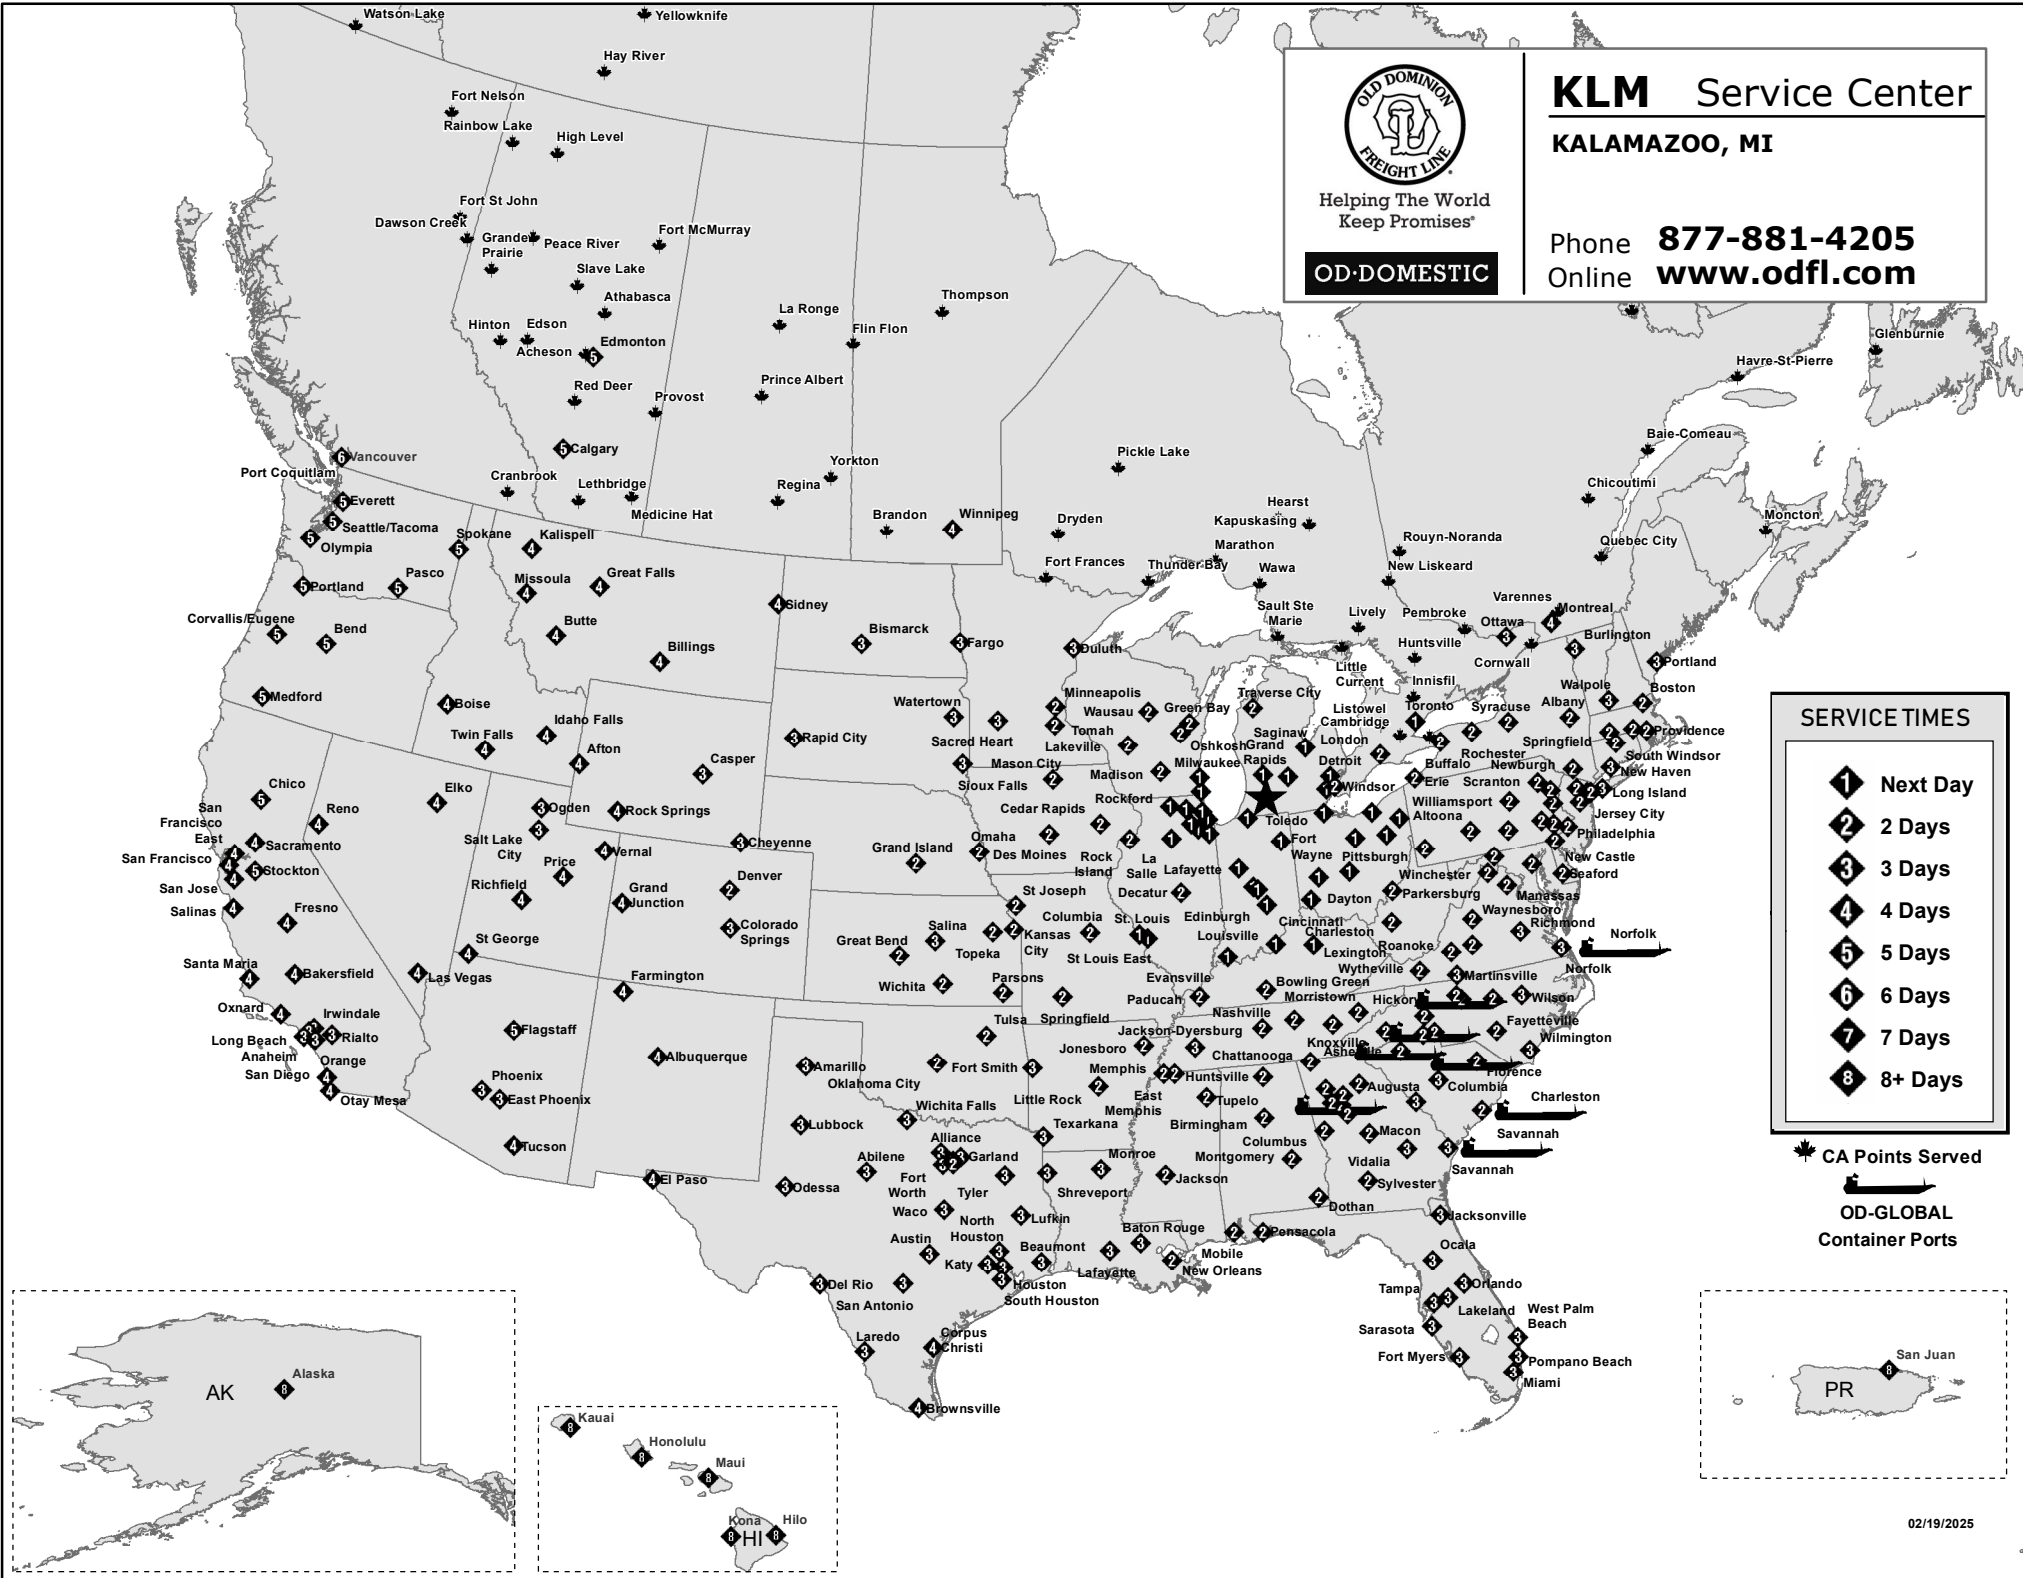

Helping The World
Keep Promises[®]

OD-DOMESTIC

KLM Service Center

KALAMAZOO, MI

Phone **877-881-4205**

Online **www.odfl.com**

SERVICE TIMES

- 1** Next Day
- 2** 2 Days
- 3** 3 Days
- 4** 4 Days
- 5** 5 Days
- 6** 6 Days
- 7** 7 Days
- 8** 8+ Days

CA Points Served

OD-GLOBAL
Container Ports